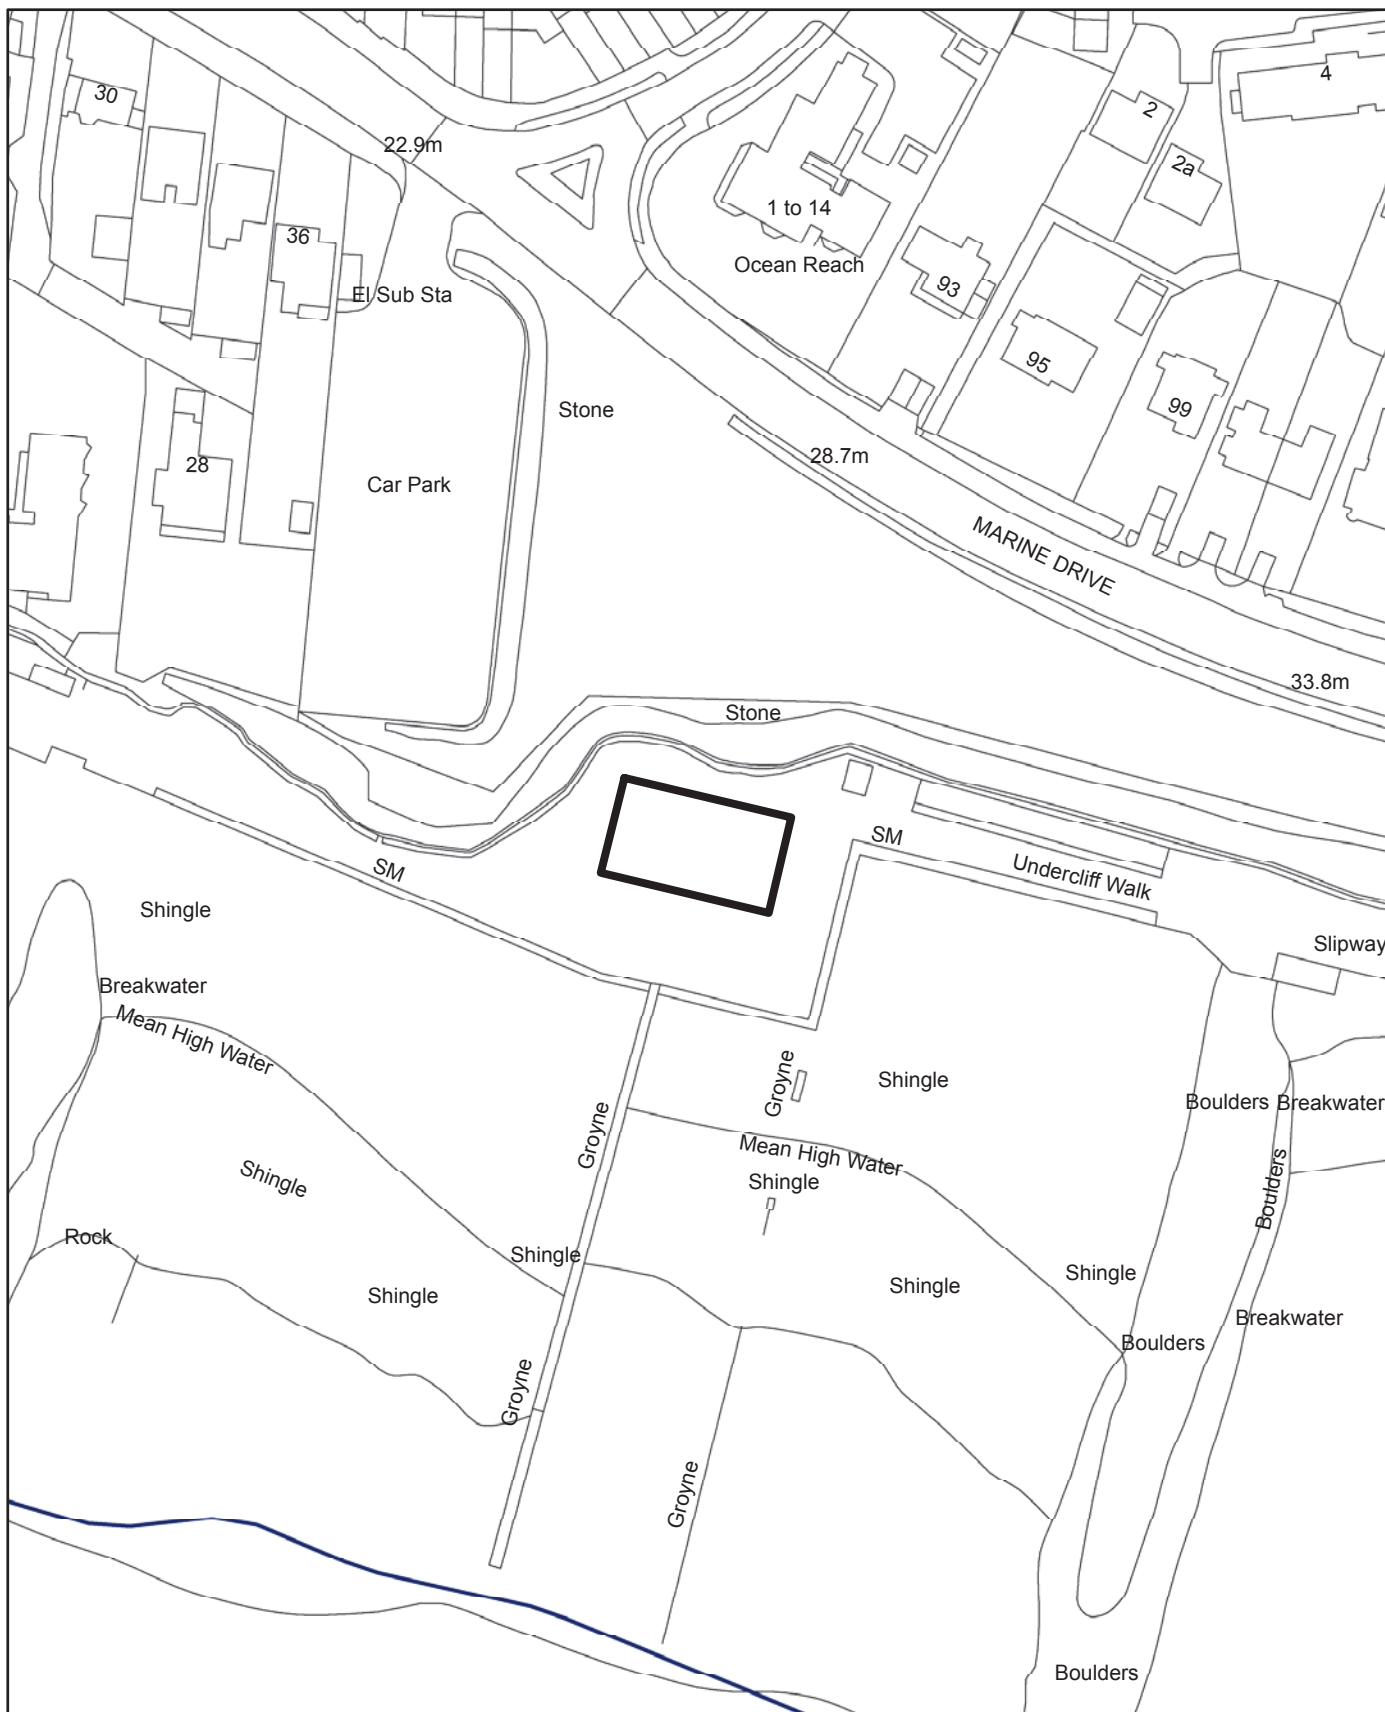

BH2013/01224 Site of Rottingdean Swimming Pool Undercliff Walk Rottingdean Brighton

Scale : 1:1,250